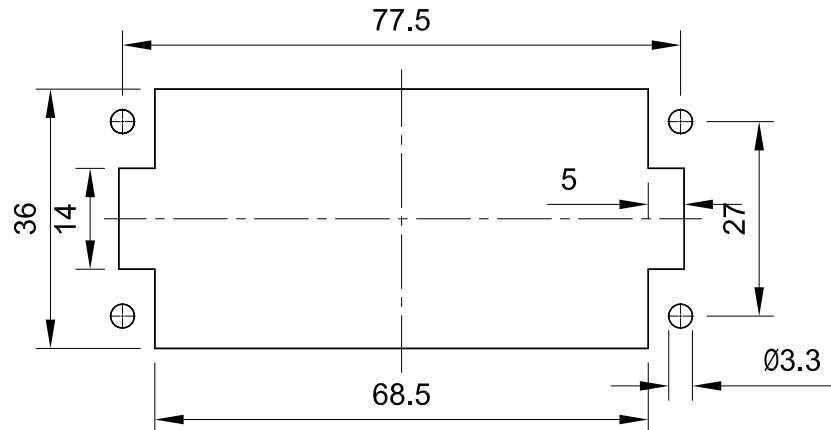

Panel cut out

All Dimensions in mm Original Size DIN A4	Date 2019-06-15	Drawing No. TC0313890	Rev. A00	Scale 1:1
	Part No. 10 35 006 1101	Created by Shuxu Huang	Checked by Yiyi Luo	Page 1/1
Type Name <b>ISB-006-M(7-12)</b>				