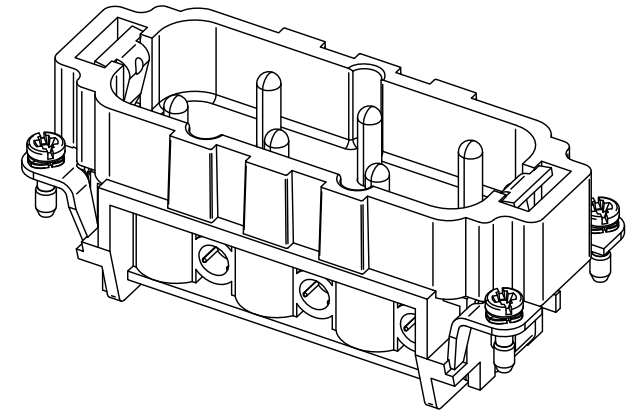

Panel cut out

All Dimensions in mm Original Size DIN A4	Date 2019-06-15	Drawing No. TC0313890	Rev. A00	Scale 1:1
	Part No. 10 35 006 1101	Created by Shuxu Huang	Checked by Yiyi Luo	Page 1/1
Type Name <b>ISB-006-M(7-12)</b>				